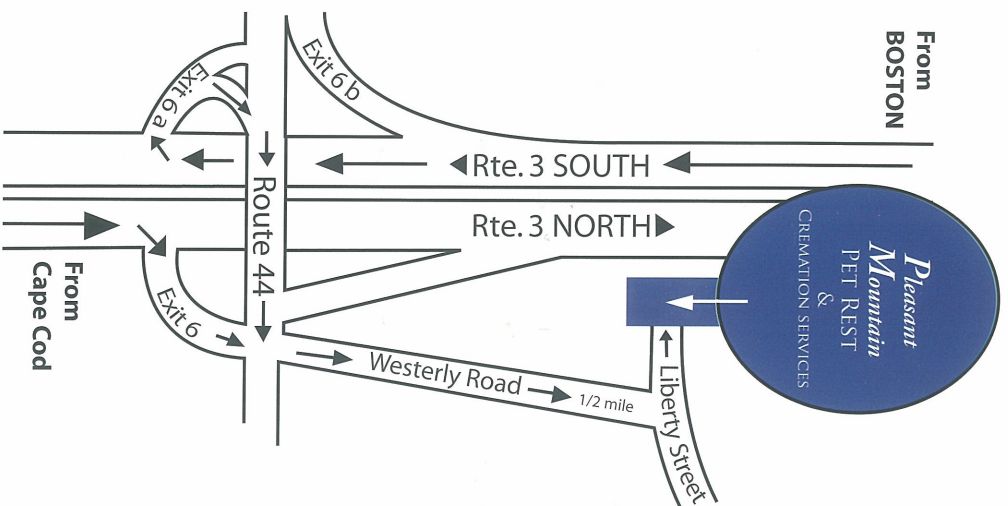

www.petrestofplymouth.com

Pleasant Mountain

PET REST &
CREMATION SERVICES

OVER 33 YEARS OF COMPASSION,
DIGNITY AND SERVICE.

76 Liberty Street Plymouth, MA 02360

1-800-852-0014 508-746-5550